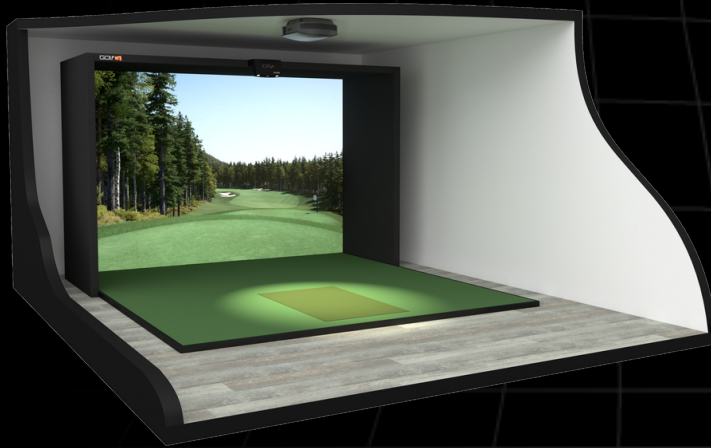

High-end projectors
Choice of two models depending on the chosen simulator

21" **touch screen** for game commands

SOFTWARE

GSPro (1-year subscription included)
E6 Connect (optional)
Multisport (optional)

CUSTOM ADAPTATIONS

No matter the simulator structure you choose, various customizations are available to make your simulator room your very own.

FRAME

Standard

Half walls

Extended floor and panels

Extended floor and panels with half wall