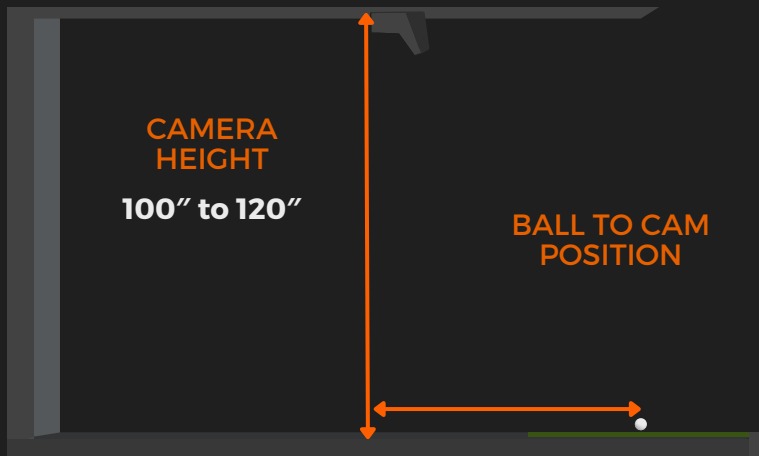

# ROOM TO IMPROVE

---

WEIGHT: 15 LBS

- A** WIDTH: 13"
- B** HEIGHT: 6"
- C** DEPTH: 8"

## INSTALLATION POSITION

SHOOT

FOR THE STARS