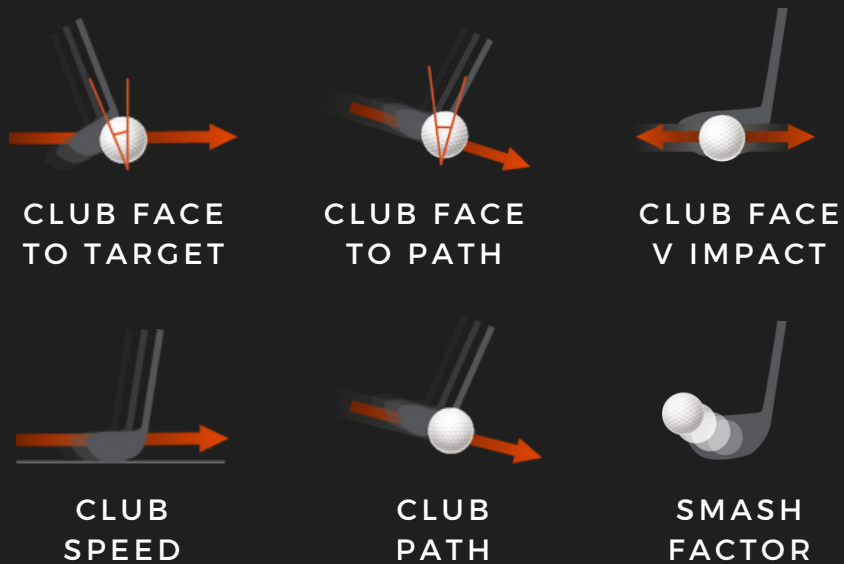

WHAT IDRA TRACKS

CLUB DATA