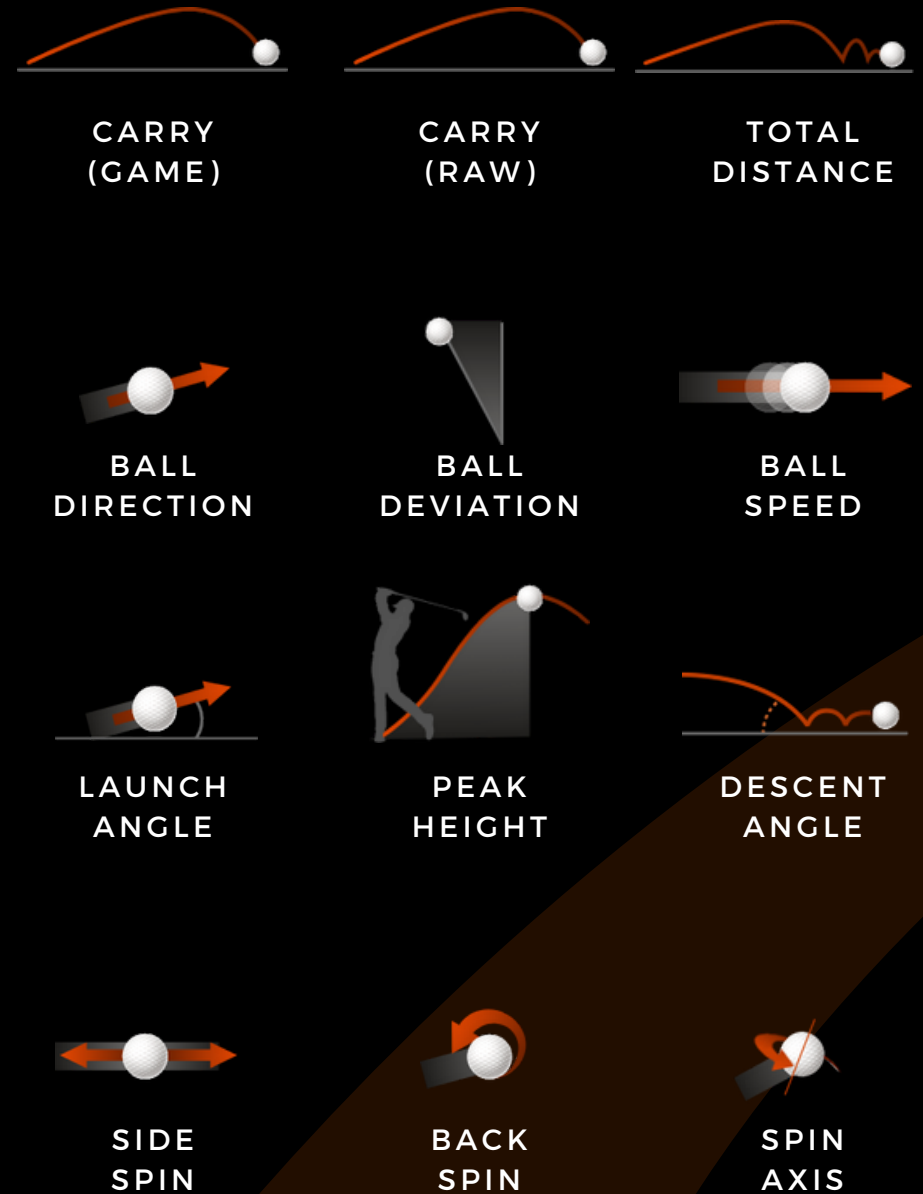

BALL FLIGHT DATA